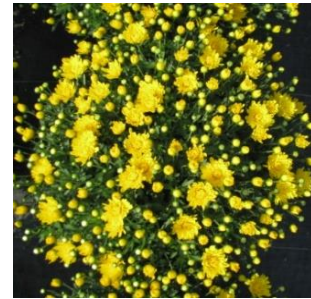

Stage 3
Half of the flowers are open

Delivery is available for orders over $550, a delivery fee is $50.00 will apply. This fee will be charged at the time of invoicing.
There is no minimum order requirement for pick ups, however we require 24 hours advance notice.

Company name:	Account number:	PO #:
Your name:	Office phone:	Fax:
Cellular phone:	Email address (optional):	
Billing address:		
Shipping address:		
Shipping contact:	Cellular number:	
Ship week:	Receiving hours:	Delivery or Pick Up (circle one)