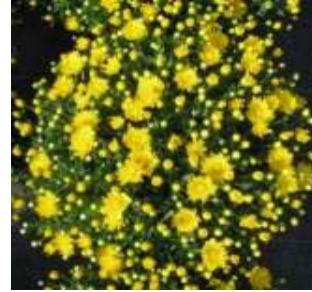

Current Availability
 September 16, 2022

Plants are full and in bloom unless noted. Items available in limited quantities (5cs or less) are also noted.

			pots/case notes	
Beet	Gal	Bulls Blood	6	3cs
Bracteantha	4½"	Dreamtime Jumbo Red	10	
	4½"	Mohave Basket Yellow	10	2cs
Cabbage	Gal	Deadon	6	2cs
	Gal	Savoy Clarissa	6	
Calibrachoa	4½"	Cabaret Golden Yellow	10	1cs
	4½"	Cabaret Orange	10	1cs
Celosia	4½"	Twisted Dark Orange	10	2cs
Dianthus	4½"	Floral Lace Purple	10	
	4½"	Jolt Cherry	10	
	4½"	Jolt Purple	10	
Dusty Miller	4½"	Cirrus	10	
Grasses	Gal	<i>Miscanthus</i> s. 'Morning Light'	6	1cs
	Gal	<i>Pennisetum</i> x. 'Sky Rocket'	6	plumes just emerging
Hardy Garden Mum	#2	Bronze - Copper Coin Bronze	4	stage 2 wk of 9/19
	#2	White - Makenzie White (ESE)	4	stage 0-1 wk of 9/19, 4cs
	#2	White - Tribeca White (M)	4	stage 2-3 wk of 9/19
	12"	Lavender - Wanda Lavender (L)	4	stage 1-2 wk of 9/19

Stage 1
Cracking color

Stage 2
Cracking color, a few flowers

Stage 3
Half of the flowers are open

Ivy	4½"	English, variegated	10	2cs
Kale	4½"	Condor Pure White	10	
	4½"	Crystal Red	10	1cs
	4½"	Crystal Snow	10	
	4½"	Dinosaur (Lacinato)	10	1cs
	4½"	Kamome White	10	2cs
	4½"	Yokohama White	10	1cs
	Gal	Coral Prince (White)	6	
	Gal	Yokohama Red	6	
Gal		Yokohama White	6	
	10"	Dinosaur (Lacinato)	ea	
	10"	Redbor - 3 plant per pot	ea	
	Lobularia	4½"	Snow Princess- <i>landscape use only</i>	10
Marigold	4½"	Durango Orange	10	4cs
Pansy	4½"	Inspire Plus White	10	2cs